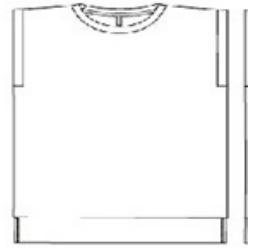

BELLA+CANVAS.

BELLA+CANVAS® Women's Flowy Muscle Tee With Rolled Cuffs. BC8804

- Relaxed, drapey fit
- Tear-away label
- Side seamed
- Rolled cuffs
- High-low raw edge hem
- 3.7-ounce, 65/35 poly/viscose, 32 singles

CARE INSTRUCTIONS

Machine wash warm, inside out, with like colors.
Only non-cholorine bleach. Tumble dry low.
Medium iron. Do not iron decoration. Do not dry clean.

front

HOW TO MEASURE

BUST
Measure under the arm and around the fullest part of the bust with arms down, keeping tape horizontal.

SIZE CHART

	S	M	L	XL	2XL
Size	6-8	8-10	10-12	14-18	20-22
Chest	30-32	32-33 1/2	33 1/2- 35 1/2	35 1/2- 37 1/2	37 1/2- 39 1/2

COLOR INFORMATION

Black
PMS BLACK C

Dark Grey
Heather
PMS Cool Grey
11C

Heather Deep
Teal
PMS 7470 UP

Heather Olive
PMS 7497 CP

Mauve
PMS 2341 CP

Peach
PMS 7520 C

White
PMS WHITE C