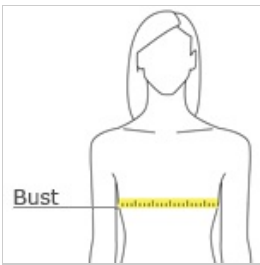

## BELLA+CANVAS® Women's Flowy Muscle Tee With Rolled Cuffs. BC8804

- Relaxed, drapey fit
- Tear-away label
- Side seamed
- Rolled cuffs
- High-low raw edge hem
- 3.7-ounce, 65/35 poly/viscose, 32 singles

### HOW TO MEASURE

**BUST**  
Measure under the arm and around the fullest part of the bust with arms down, keeping tape horizontal.