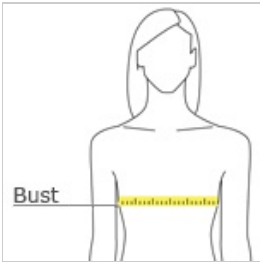

- Slim fit
- Tear-away label
- Longer body length
- Side seamed
- Shoulder taping
- Solid Colors: 4.2-ounce, 100% Airlume combed and ring spun cotton, 32 singles
- Athletic Heather/Black Heather: 90/10 Airlume combed and ring spun cotton/poly
- Heather CVC Colors: 52/48 Airlume combed and ring spun cotton/poly

**CARE INSTRUCTIONS**

Machine wash warm, inside out, with like colors. Only non-chlorine bleach. Tumble dry low. Medium iron. Do not iron decoration. Do not dry clean.

front

back

**HOW TO MEASURE**

**BUST**  
Measure under the arm and around the fullest part of the bust with arms down, keeping tape horizontal.

**SIZE CHART**

|      | S     | M         | L              | XL             | 2XL            |
|------|-------|-----------|----------------|----------------|----------------|
| Size | 6-8   | 8-10      | 10-12          | 14-18          | 20-22          |
| Bust | 30-32 | 32-33 1/2 | 33 1/2- 35 1/2 | 35 1/2- 37 1/2 | 37 1/2- 39 1/2 |